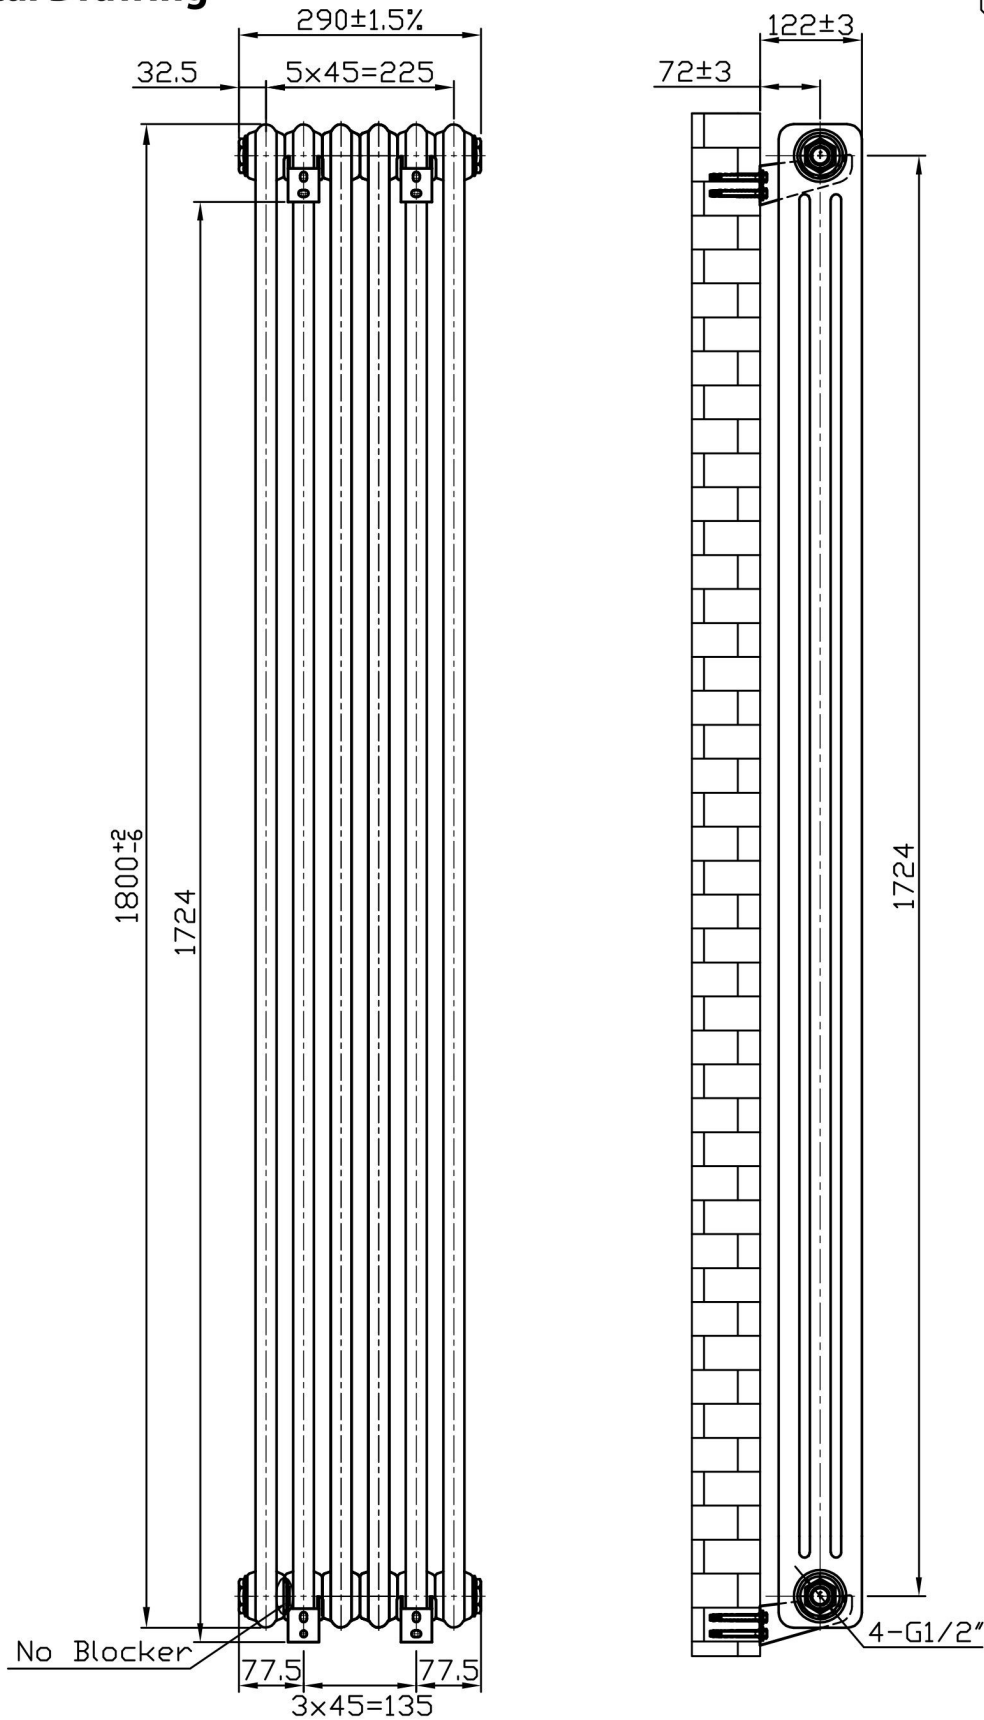

Imperia 3 Column Vertical 1800 x 290mm. Painted

Technical Drawing

Unit: mm

6 Pieces $\varnothing 25$ Profile

Eastbrook 

Eastbrook Road, Gloucester GL4 3DB
 Technical Helpline : 01452 317890
 Mon - Fri / 8am - 5pm
 Email : technical@eastbrookco.com