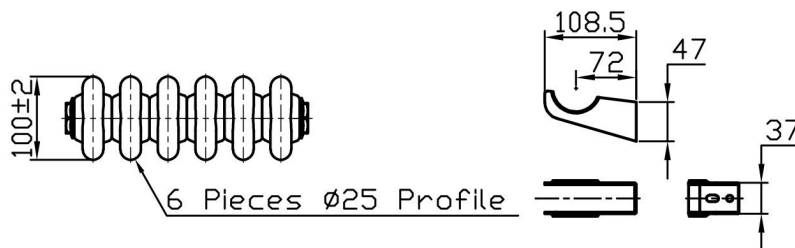

Imperia 3 Column Vertical 1800 x 290mm. Painted

Technical Drawing

Unit: mm

6 Pieces $\varnothing 25$ Profile

Eastbrook 

Eastbrook Road, Gloucester GL4 3DB
 Technical Helpline : 01452 317890
 Mon - Fri / 8am - 5pm
 Email : technical@eastbrookco.com